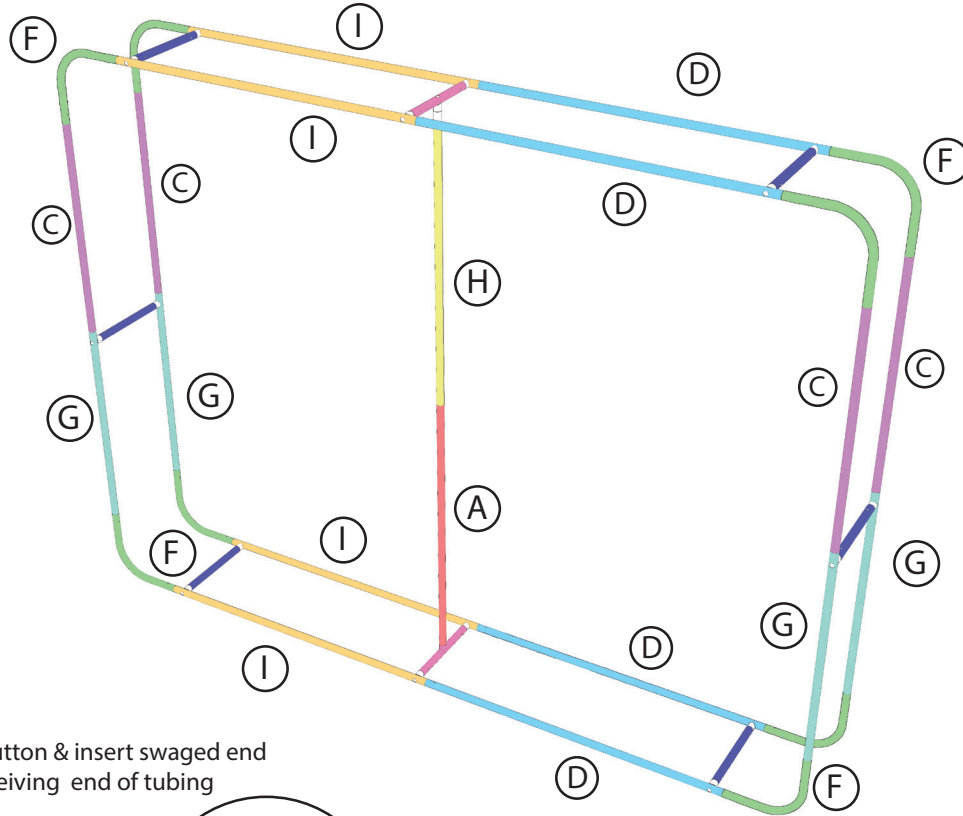

WALLBOX 10FT X 8FT

PRODUCT CATEGORY: WALLBOX DISPLAYS

PRODUCT CODE: WB-10X8

On Frame

OnGraphic

SET UP INSTRUCTIONS

Press button & insert swaged end into receiving end of tubing

	PART NAME	LENGTH	TUBE	QTY
A	SUPPORT BOTTOM	49.375"	M/F	1
B	UNION TUBE w/HOLE	14"	F/F/M	2
C	36" TUBE	69.375"	H/M	4
D	52" TUBE	55.375"	M/F	4
E	UNION TUBE	14"	F/F	6
F	CURVED CORNER	24"	F/F	8
G	36" TUBE	42.750	M/M	4
H	SUPPORT TOP	46"	F/F	1
I	52" TUBE	58.75"	F/F	4

SPECIFICATIONS	
SKU	WB-10X8-HO
TUBE Ø	30 MM
WEIGHT	36 LBS