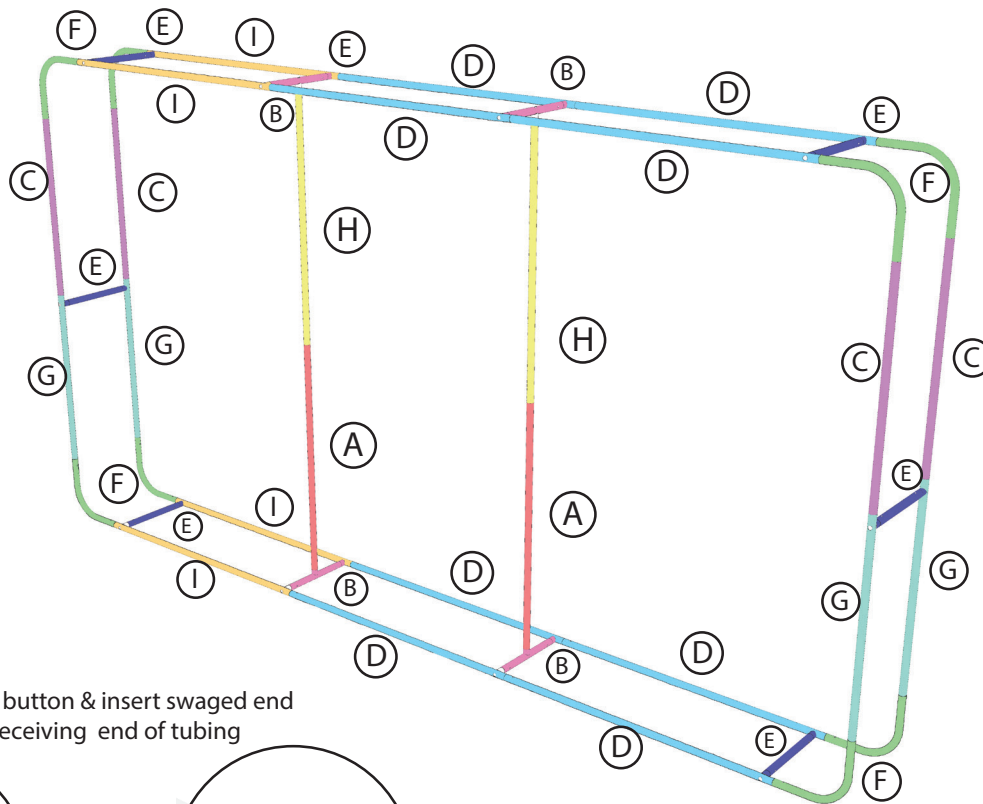

WALLBOX 15FT X 8FT

PRODUCT CATEGORY: WALLBOX DISPLAYS

PRODUCT CODE: WB-15X8

On Frame

OnGraphic

SET UP INSTRUCTIONS

Press button & insert swaged end into receiving end of tubing

	PART NAME	LENGTH	TUBE	QTY
A	SUPPORT BOTTOM	49.375"	M/F	2
B	UNION TUBE w/HOLE	14"	F/F/M	4
C	36" TUBE	69.375"	H/M	4
D	52" TUBE	55.375"	M/F	8
E	UNION TUBE	14"	F/F	6
F	CURVED CORNER	24"	F/F	8
G	36" TUBE	42.750	M/M	4
H	SUPPORT TOP	46"	F/F	2
I	52" TUBE	58.75"	F/F	4

SPECIFICATIONS	
SKU	WB-15X8-HO
TUBE Ø	30 MM