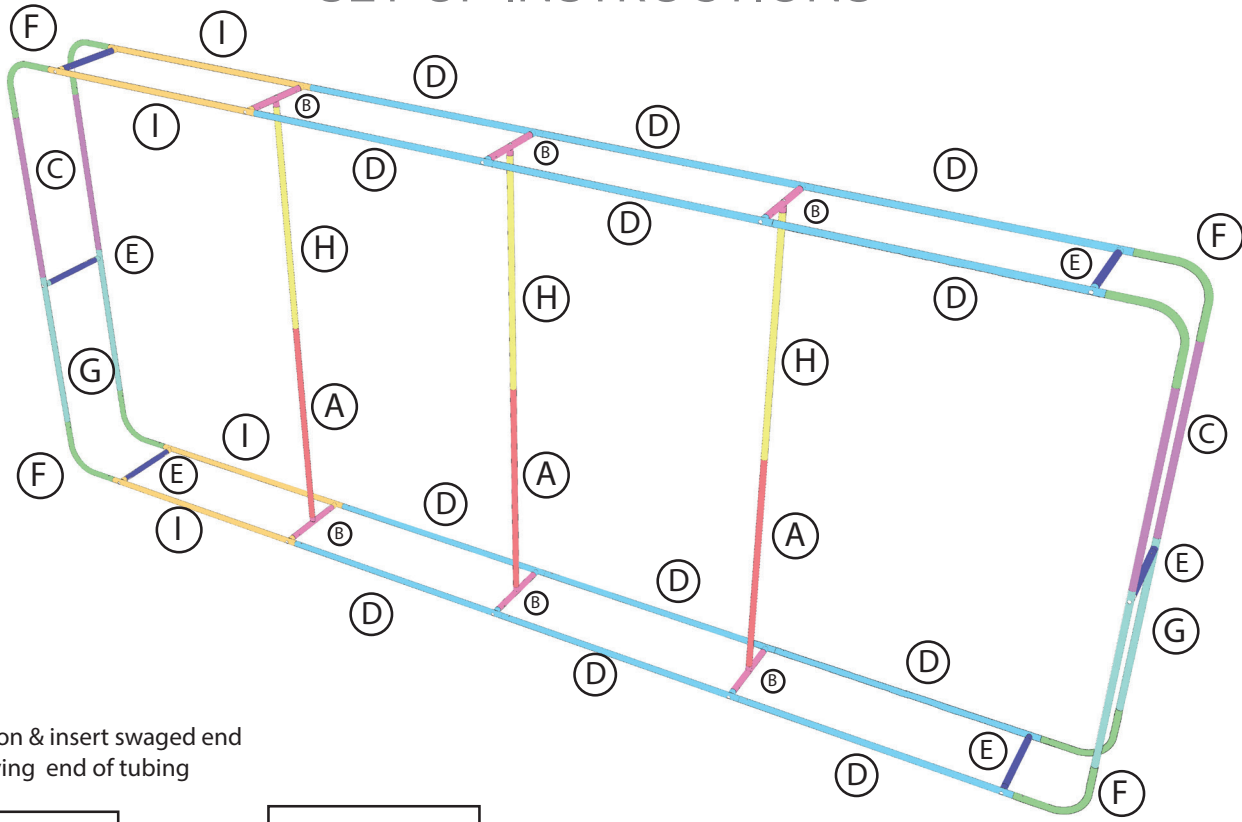

WALLBOX 20FT X 8FT

PRODUCT CATEGORY: WALLBOX DISPLAYS

PRODUCT CODE: WB-20X8

On Frame

OnGraphic

SET UP INSTRUCTIONS

Press button & insert swaged end into receiving end of tubing

	PART NAME	LENGTH	TUBE	QTY
A	SUPPORT BOTTOM	49.375"	M/F	3
B	UNION TUBE w/HOLE	14"	F/F	6
C	36" TUBE	69.375"	F/M	4
D	52" TUBE	55.375"	M/F	12
E	UNION TUBE	14"	F/F	6
F	CURVED CORNER	24"	F/F	8
G	36" TUBE	42.750"	M/M	4
H	SUPPORT TOP	46"	F/F	3
I	52" TUBE	58.75"	M/M	4

SPECIFICATIONS	
SKU	WB-20X8-HO
TUBE Ø	30 MM