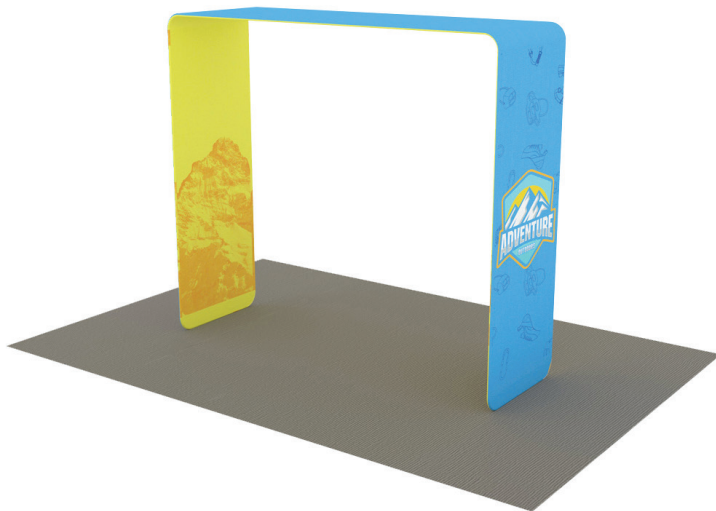

WALLBOX SLIM ARCH 12FT X10FT

PRODUCT CATEGORY: WALLBOX DISPLAYS

PRODUCT CODE: WB-SLIM-ARCH-12X10

On Frame

OnGraphic

PRODUCT DESCRIPTION

Introducing the Wallbox Slim Arch 12ft x 10ft – an innovative and stylish solution to elevate your indoor events. With a sturdy 30mm aluminum tube frame and hassle-free tool-free push-button connection, this archway stands at the pinnacle of convenience and durability.

The impressive dimensions of 12ft wide, 10ft tall, and 4ft deep create a captivating presence, making it the perfect focal point for any indoor event. Its sleek design seamlessly integrates into various settings, adding a touch of sophistication to your space.

Featuring dye-sublimated fabric graphics with pillowcase finishing and zipper closure, the Wallbox Slim Arch ensures vibrant and high-quality visuals. The graphics are printed on both sides of the display, maximizing visibility and engagement from all angles, making it an ideal choice for capturing attention in busy event environments.

The Wallbox Slim Arch is designed for indoor use, making it an excellent choice for trade shows, conferences, exhibitions, and other indoor events where you want to make a lasting impression.

Upgrade your event presence with the Wallbox Slim Arch 12ft x 10ft – where style, durability, and ease of use converge to create a seamless and impactful display experience.