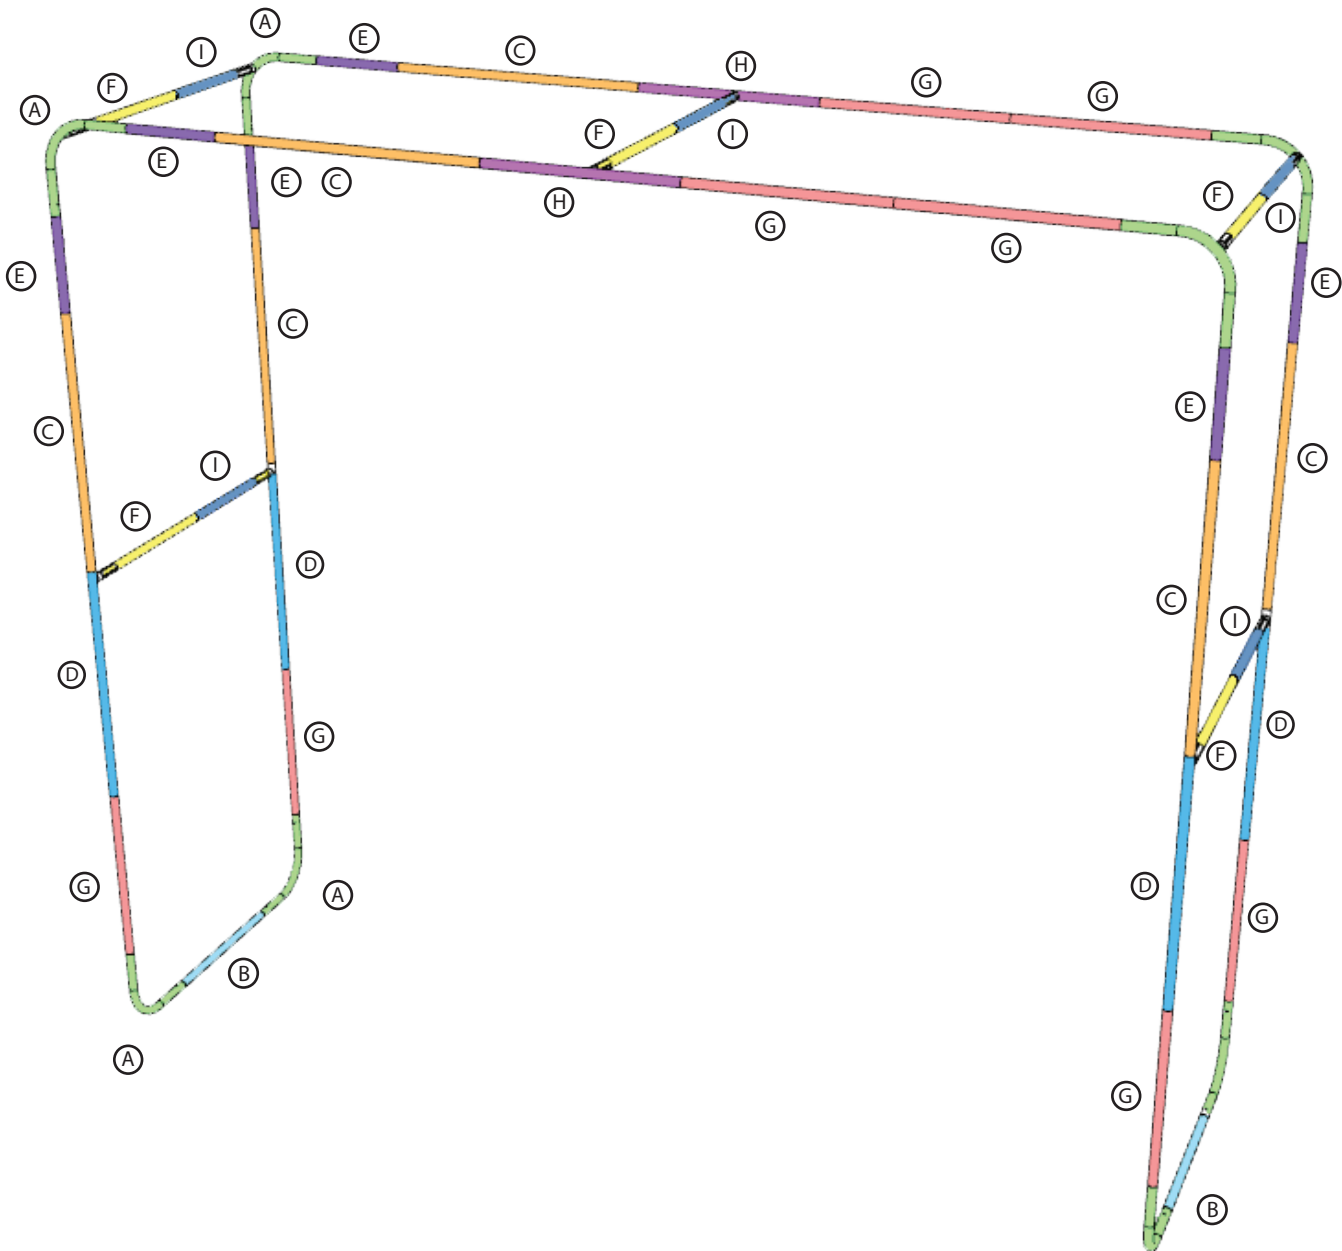

WALLBOX SLIM ARCH 12FT X10FT

PRODUCT CATEGORY: WALLBOX DISPLAYS

PRODUCT CODE: WB-SLIM-ARCH-12X10

On Frame

OnGraphic

SET UP INSTRUCTIONS

Press button & insert swaged end into receiving end of tubing