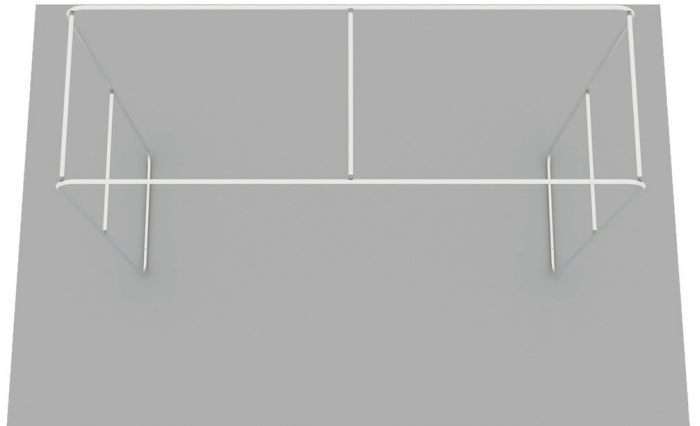

Featuring dye-sublimated fabric graphics with pillowcase finishing and zipper closure, the Wallbox Slim Arch ensures vibrant and high-quality visuals. The graphics are printed on both sides of the display, maximizing visibility and engagement from all angles, making it an ideal choice for capturing attention in busy event environments.

The Wallbox Slim Arch is designed for indoor use, making it an excellent choice for trade shows, conferences, exhibitions, and other indoor events where you want to make a lasting impression.

Upgrade your event presence with the Wallbox Slim Arch 12ft x 10ft – where style, durability, and ease of use converge to create a seamless and impactful display experience.

Tube Connection

Press button & insert swaged end into receiving end of tubing

WALLBOX SLIM ARCH 12FT X10FT

PRODUCT CATEGORY: WALLBOX DISPLAYS

PRODUCT CODE: WB-SLIM-ARCH-12X10

On Frame

OnGraphic

IMAGES