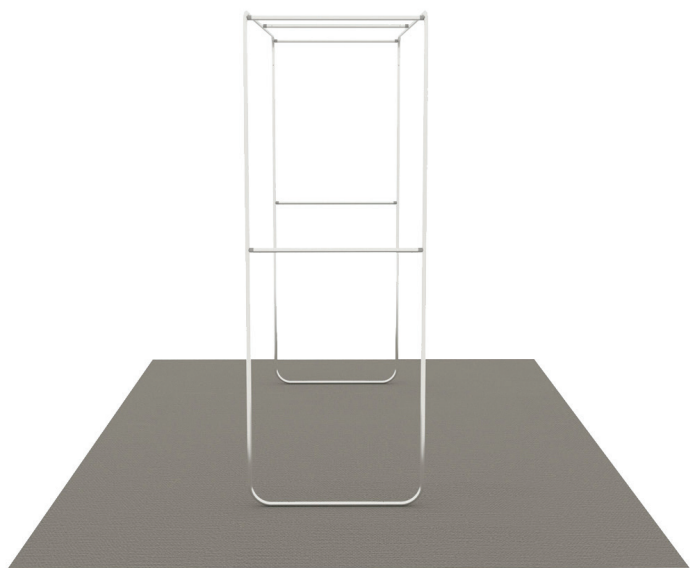

WALLBOX SLIM ARCH 12FT X10FT

PRODUCT CATEGORY: WALLBOX DISPLAYS

PRODUCT CODE: WB-SLIM-ARCH-12X10

On Frame

OnGraphic

IMAGES