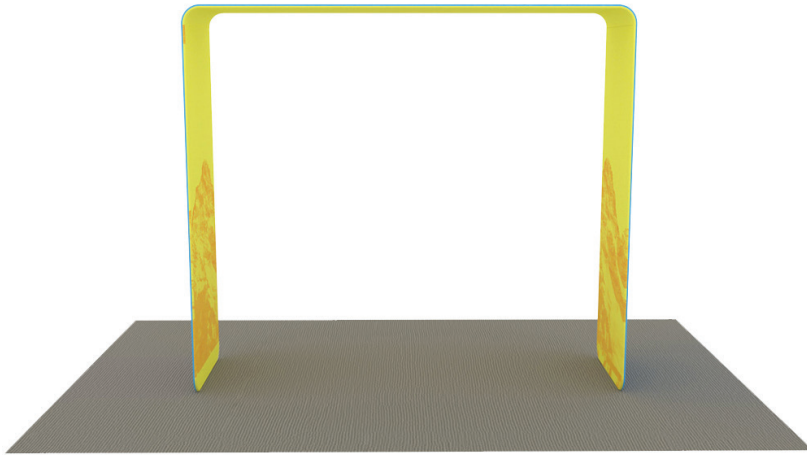

WALLBOX SLIM ARCH 12FT X10FT

PRODUCT CATEGORY: WALLBOX DISPLAYS

PRODUCT CODE: WB-SLIM-ARCH-12X10

On Frame

OnGraphic

PRODUCT DESCRIPTION

Introducing the Wallbox Slim Arch 12ft x 10ft – an innovative and stylish solution to elevate your indoor events. With a sturdy 30mm aluminum tube frame and hassle-free tool-free push-button connection, this archway stands at the pinnacle of convenience and durability.

The impressive dimensions of 12ft wide, 10ft tall, and 4ft deep create a captivating presence, making it the perfect focal point for any indoor event. Its sleek design seamlessly integrates into various settings, adding a touch of sophistication to your space.

Featuring dye-sublimated fabric graphics with pillowcase finishing and zipper closure, the Wallbox Slim Arch ensures vibrant and high-quality visuals. The graphics are printed on both sides of the display, maximizing visibility and engagement from all angles, making it an ideal choice for capturing attention in busy event environments.

The Wallbox Slim Arch is designed for indoor use, making it an excellent choice for trade shows, conferences, exhibitions, and other indoor events where you want to make a lasting impression.

Upgrade your event presence with the Wallbox Slim Arch 12ft x 10ft – where style, durability, and ease of use converge to create a seamless and impactful display experience.