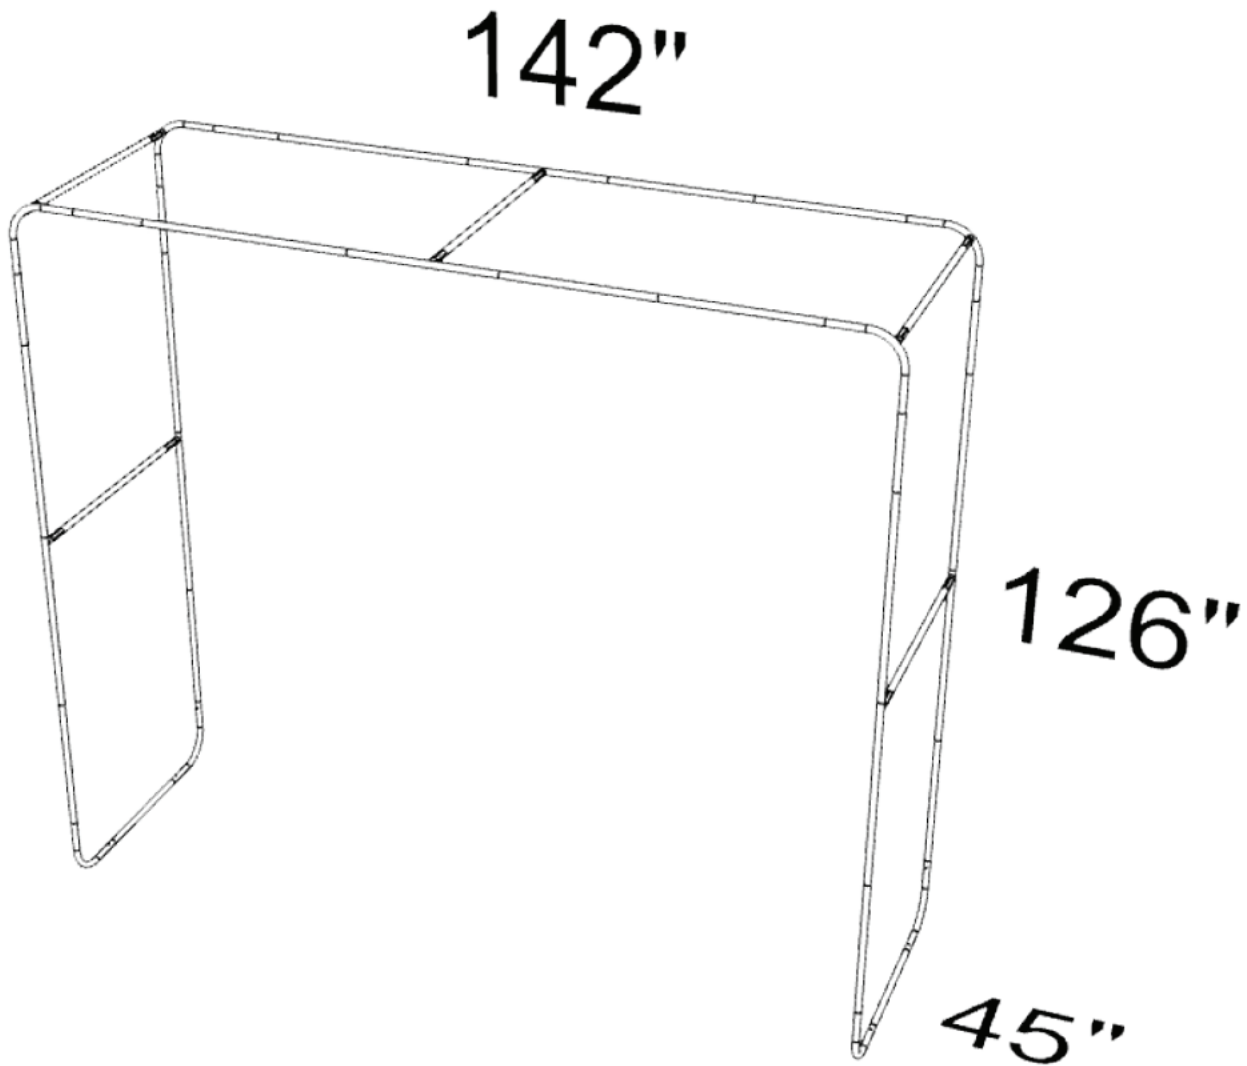

*Recommended for indoor use only

| | |
|--------------------|----------------------|
| DISPLAY DIMENSIONS | 142"W x 126"H x 45"D |
|--------------------|----------------------|

| | |
|--------------------|---------------|
| GRAPHIC DIMENSIONS | See Templates |
|--------------------|---------------|

Tube Connection

Press button & insert swaged end into receiving end of tubing

WALLBOX SLIM ARCH 12FT X10FT

PRODUCT CATEGORY: WALLBOX DISPLAYS

PRODUCT CODE: WB-SLIM-ARCH-12X10

On Frame

OnGraphic

IMAGES

WALLBOX SLIM ARCH 12FT X10FT

PRODUCT CATEGORY: WALLBOX DISPLAYS

PRODUCT CODE: WB-SLIM-ARCH-12X10

On Frame

OnGraphic

DISPLAY DIMS

WALLBOX SLIM ARCH 12FT X10FT

PRODUCT CATEGORY: WALLBOX DISPLAYS