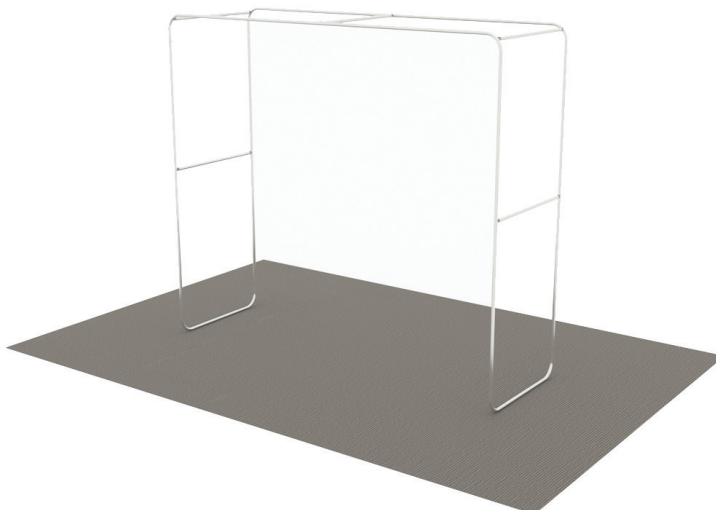

WALLBOX SLIM ARCH 12FT X10FT

PRODUCT CATEGORY: WALLBOX DISPLAYS

PRODUCT CODE: WB-SLIM-ARCH-12X10

On Frame

OnGraphic

PRODUCT DESCRIPTION

Introducing the Wallbox Slim Arch 12ft x 10ft – an innovative and stylish solution to elevate your indoor events. With a sturdy 30mm aluminum tube frame and hassle-free tool-free push-button connection, this archway stands at the pinnacle of convenience and durability.

The impressive dimensions of 12ft wide, 10ft tall, and 4ft deep create a captivating presence, making it the perfect focal point for any indoor event. Its sleek design seamlessly integrates into various settings, adding a touch of sophistication to your space.

Featuring dye-sublimated fabric graphics with pillowcase finishing and zipper closure, the Wallbox Slim Arch ensures vibrant and high-quality visuals. The graphics are printed on both sides of the display, maximizing visibility and engagement from all angles, making it an ideal choice for capturing attention in busy event environments.

The Wallbox Slim Arch is designed for indoor use, making it an excellent choice for trade shows, conferences, exhibitions, and other indoor events where you want to make a lasting impression.

Upgrade your event presence with the Wallbox Slim Arch 12ft x 10ft – where style, durability, and ease of use converge to create a seamless and impactful display experience.