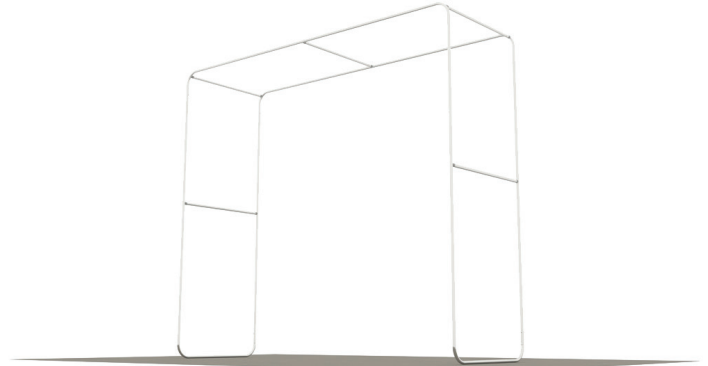

The impressive dimensions of 12ft wide, 10ft tall, and 4ft deep create a captivating presence, making it the perfect focal point for any indoor event. Its sleek design seamlessly integrates into various settings, adding a touch of sophistication to your space.

Featuring dye-sublimated fabric graphics with pillowcase finishing and zipper closure, the Wallbox Slim Arch ensures vibrant and high-quality visuals. The graphics are printed on both sides of the display, maximizing visibility and engagement from all angles, making it an ideal choice for capturing attention in busy event environments.

The Wallbox Slim Arch is designed for indoor use, making it an excellent choice for trade shows, conferences, exhibitions, and other indoor events where you want to make a lasting impression.

Upgrade your event presence with the Wallbox Slim Arch 12ft x 10ft – where style, durability, and ease of use converge to create a seamless and impactful display experience.

Tube Connection

Press button & insert swaged end into receiving end of tubing

WALLBOX SLIM ARCH 12FT X10FT

PRODUCT CATEGORY: WALLBOX DISPLAYS

PRODUCT CODE: WB-SLIM-ARCH-12X10

On Frame

OnGraphic

IMAGES