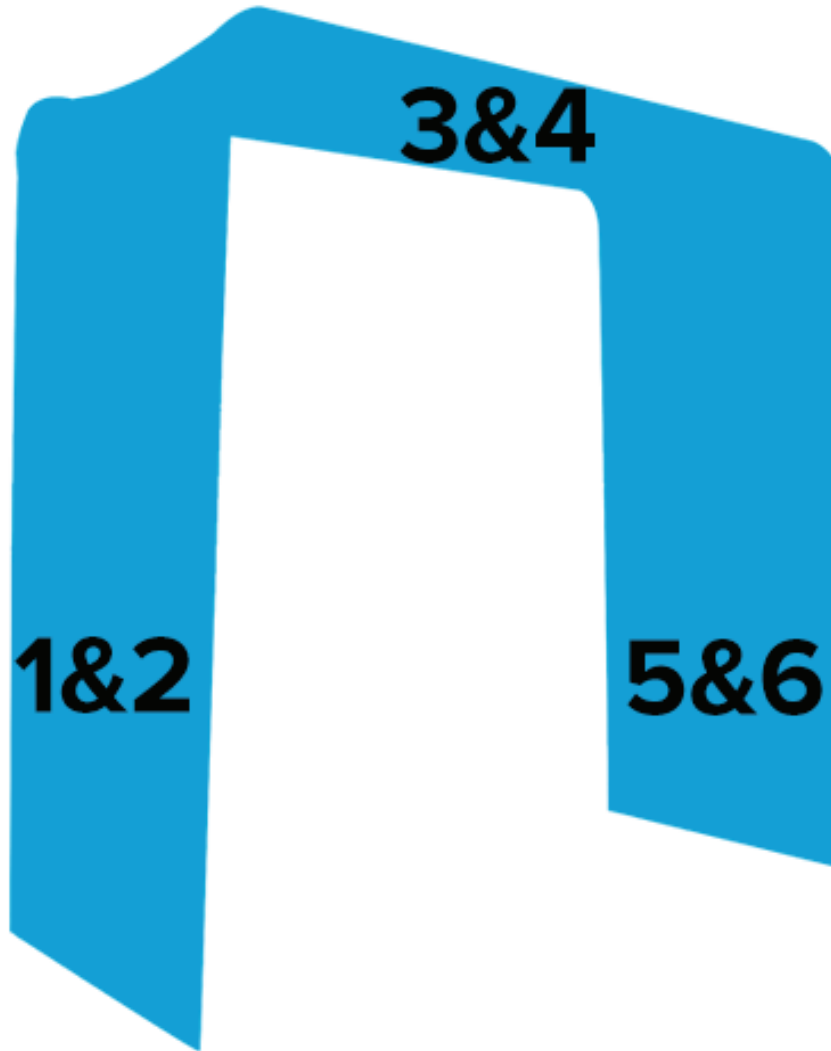

*Recommended for indoor use only

| | |
|--------------------|----------------------|
| DISPLAY DIMENSIONS | 142"W x 126"H x 45"D |
|--------------------|----------------------|

| | |
|--------------------|---------------|
| GRAPHIC DIMENSIONS | See Templates |
|--------------------|---------------|

Tube Connection

Press button & insert swaged end into receiving end of tubing

WALLBOX SLIM ARCH 12FT X10FT

PRODUCT CATEGORY: WALLBOX DISPLAYS

PRODUCT CODE: WB-SLIM-ARCH-12X10

On Frame

OnGraphic

IMAGES

WALLBOX SLIM ARCH 12FT X10FT

PRODUCT CATEGORY: WALLBOX DISPLAYS

PRODUCT CODE: WB-SLIM-ARCH-12X10

On Frame

OnGraphic

DISPLAY DIMS

WALLBOX SLIM ARCH 12FT X10FT

PRODUCT CATEGORY: WALLBOX DISPLAYS

PRODUCT CODE: WB-SLIM-ARCH-12X10

On Frame

OnGraphic

TEMPLATE GUIDE

- | | |
|--------------------------------|-----------------------------------|
| 1. Left Support Outside | 4. Top Inside |
| 2. Left Support Inside | 5. Right Support Outside |
| 3. Top Outside | 6. 5. Right Support Inside |