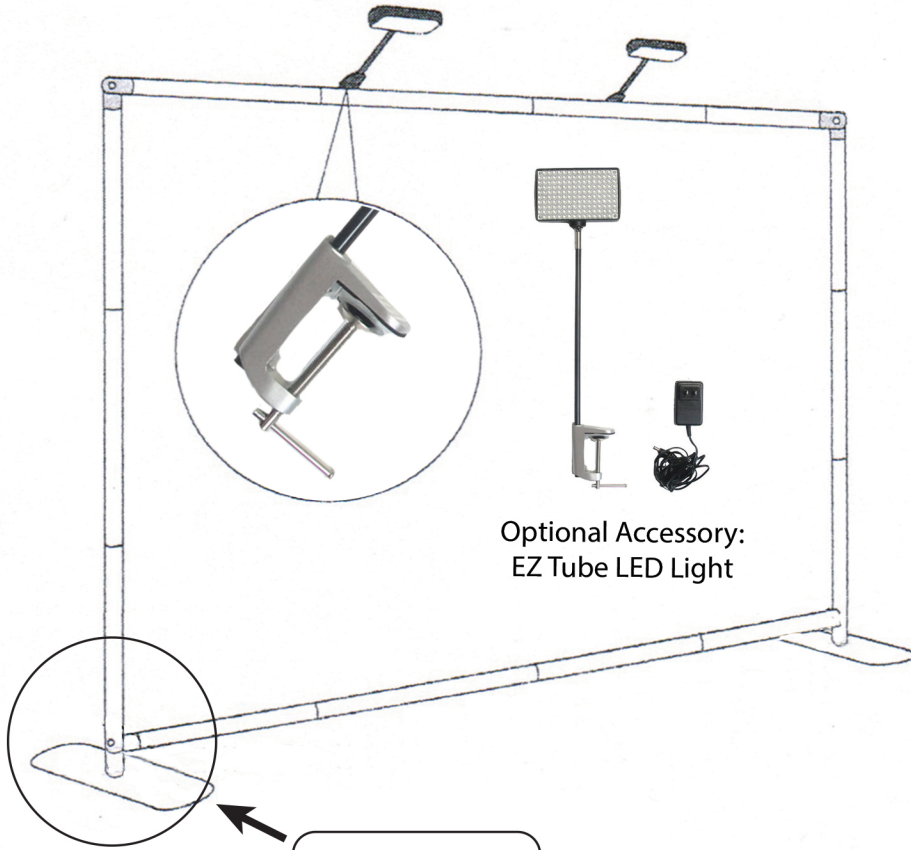

EZ TUBE 10FT STRAIGHT TOOL FREE

EZ TUBE DISPLAYS
PRODUCT CODE: EZT10STR-TF

On frame

On graphic

SET UP INSTRUCTIONS

Optional Accessory:
EZ Tube LED Light